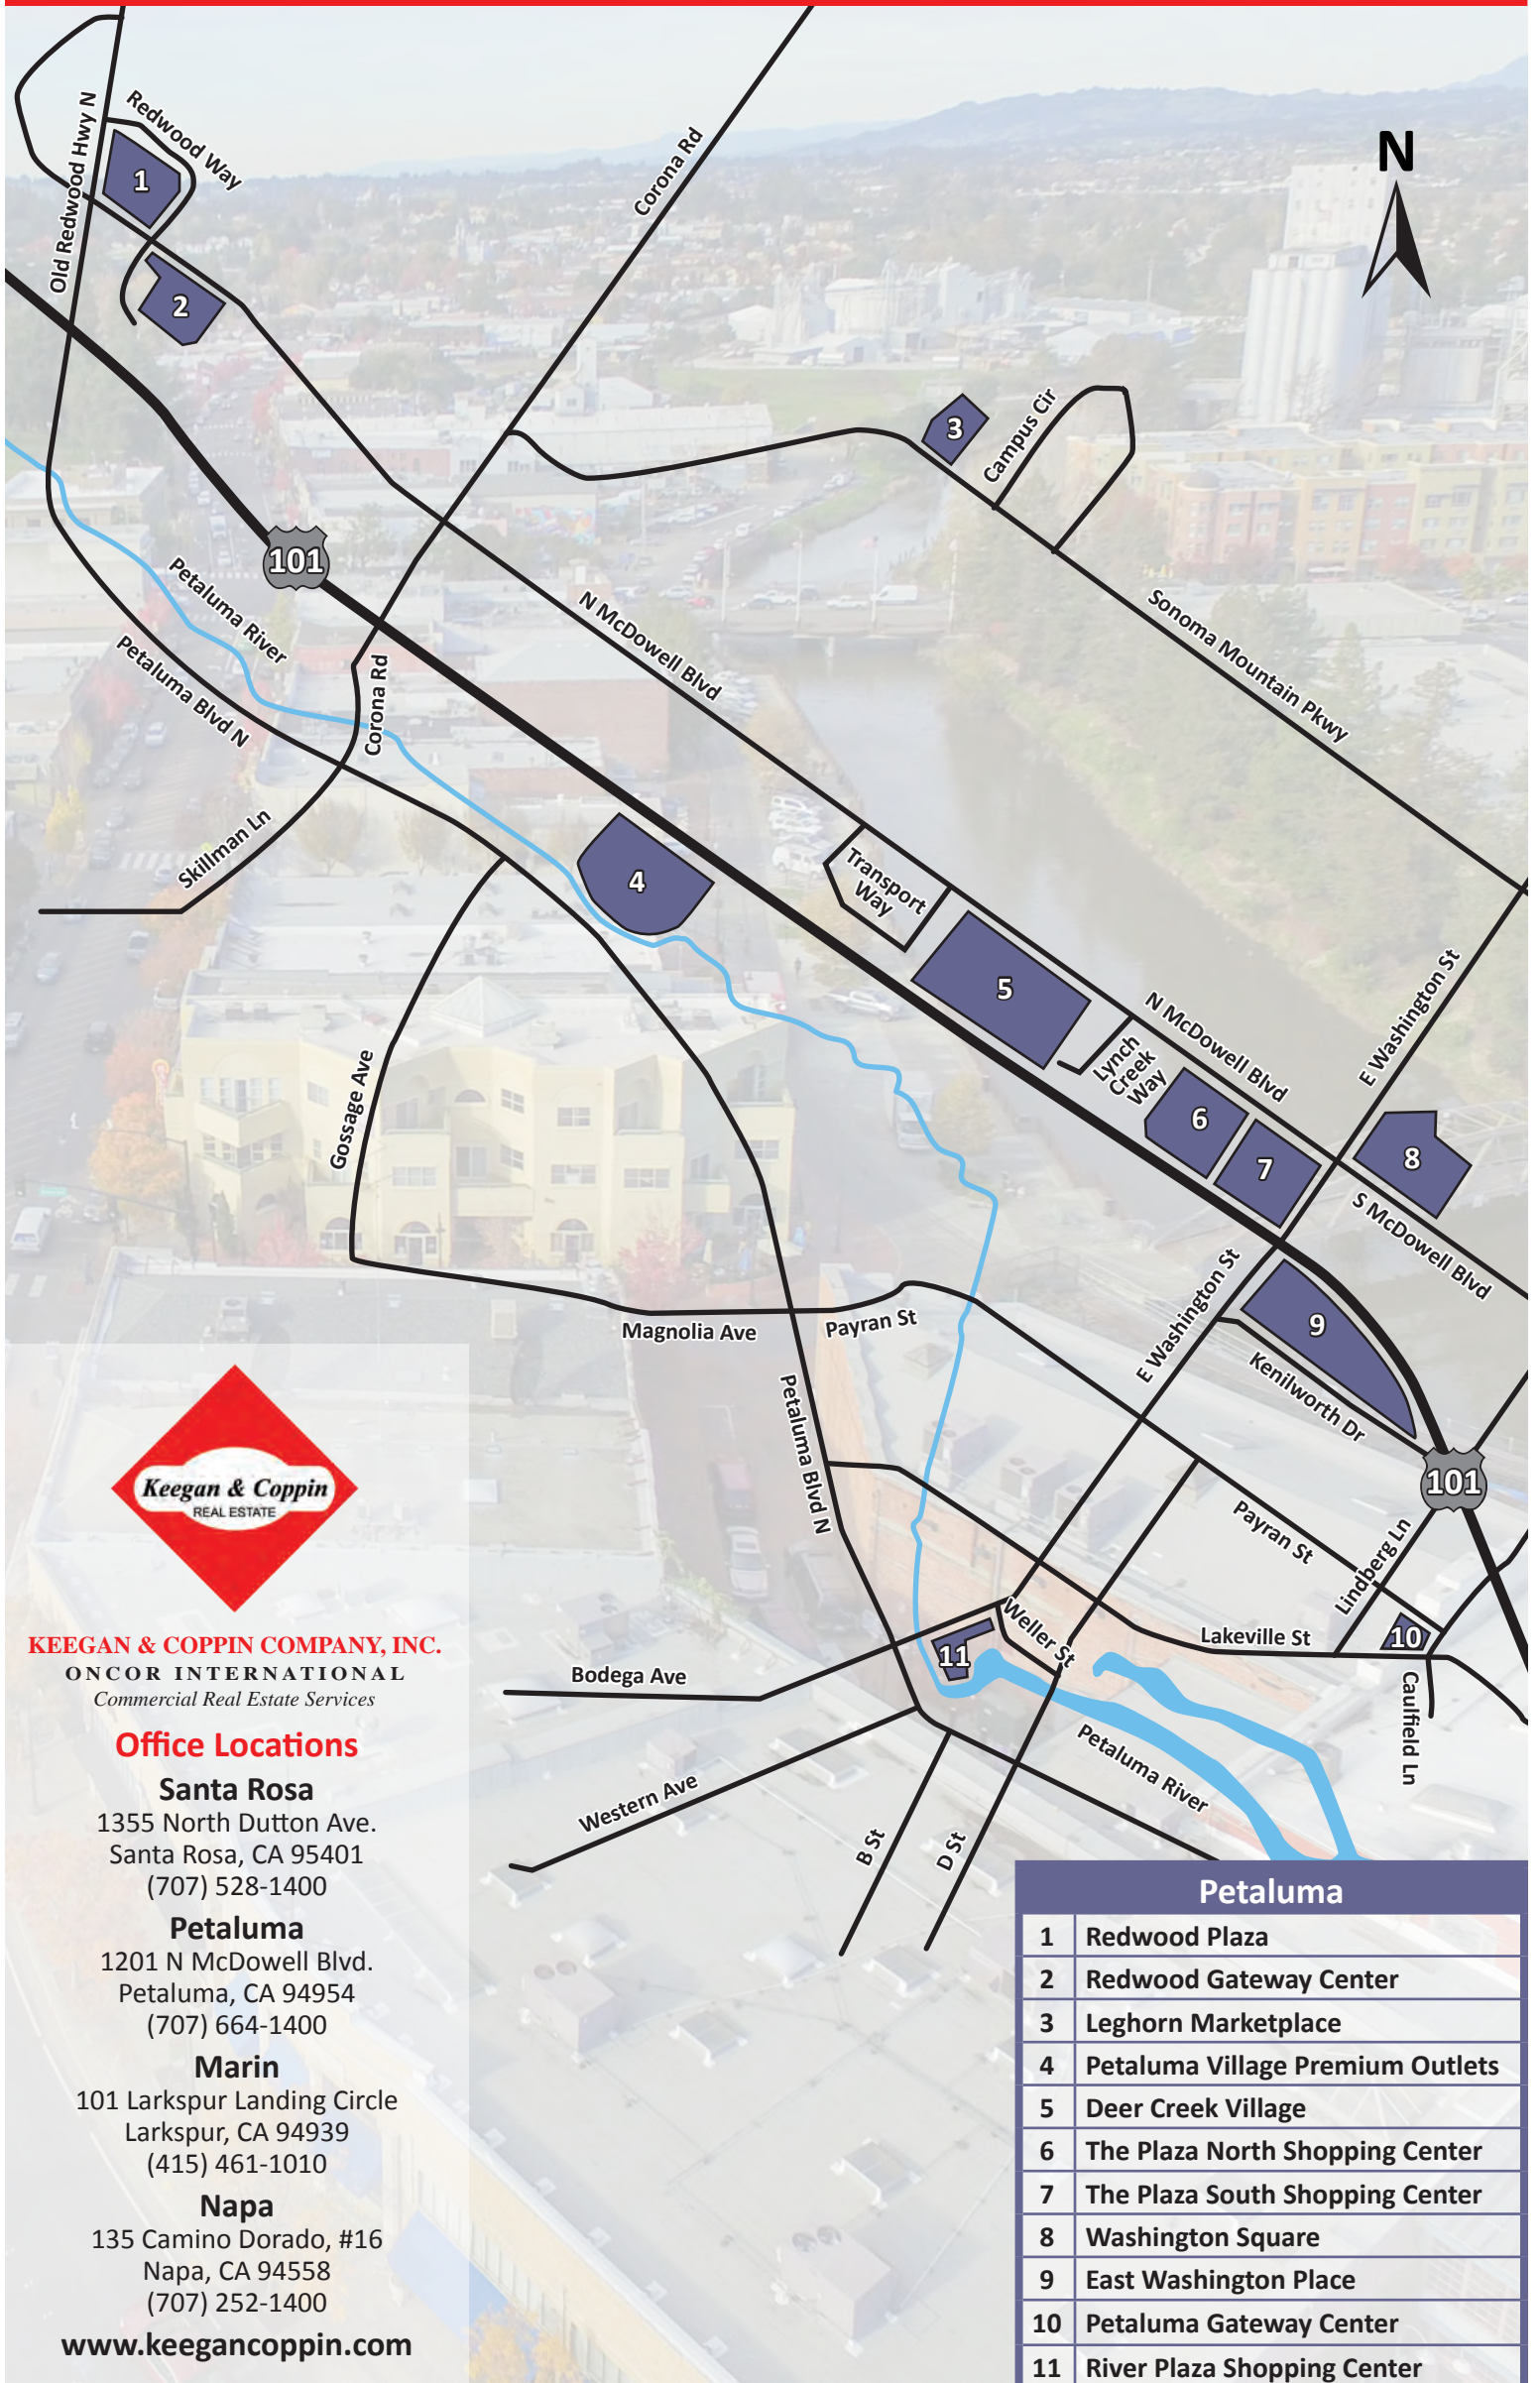

PETALUMA RETAIL CENTER LOCATIONS

KEEGAN & COPPIN COMPANY, INC.
ONCOR INTERNATIONAL
Commercial Real Estate Services

Office Locations

Santa Rosa

1355 North Dutton Ave.
Santa Rosa, CA 95401
(707) 528-1400

Petaluma

1201 N McDowell Blvd.
Petaluma, CA 94954
(707) 664-1400

Marin

101 Larkspur Landing Circle
Larkspur, CA 94939
(415) 461-1010

Napa

135 Camino Dorado, #16
Napa, CA 94558
(707) 252-1400

www.keegancoppin.com

Petaluma	
1	Redwood Plaza
2	Redwood Gateway Center
3	Leghorn Marketplace
4	Petaluma Village Premium Outlets
5	Deer Creek Village
6	The Plaza North Shopping Center
7	The Plaza South Shopping Center
8	Washington Square
9	East Washington Place
10	Petaluma Gateway Center
11	River Plaza Shopping Center